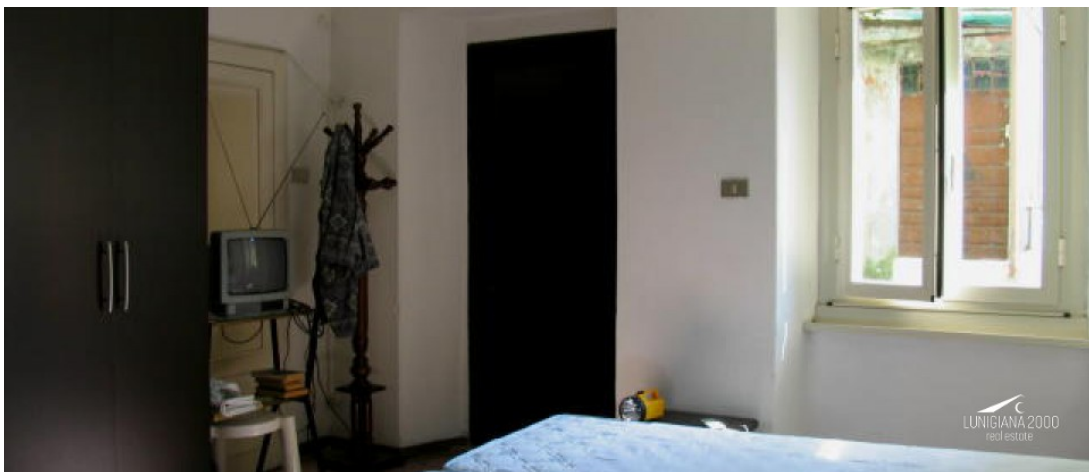

MESSAGES.PROPERTY_IMAGES