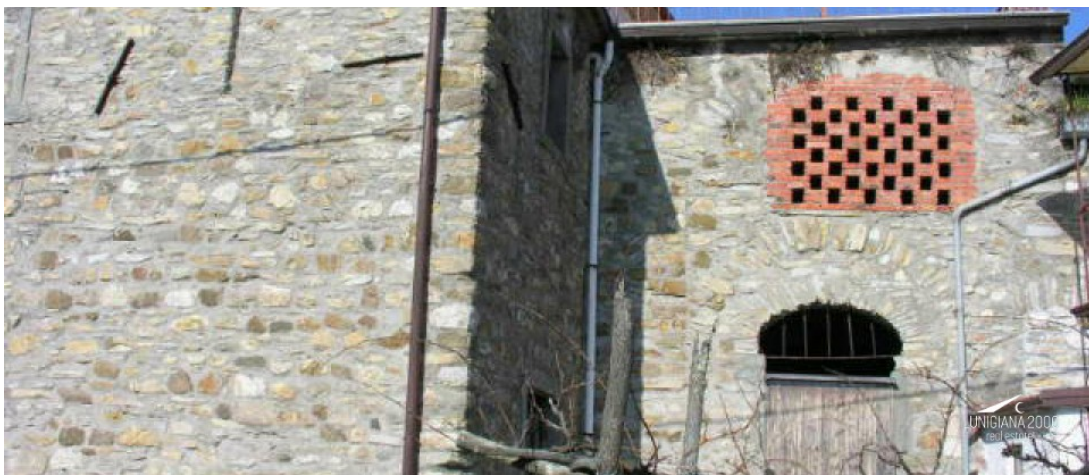

MESSAGES.PROPERTY_IMAGES